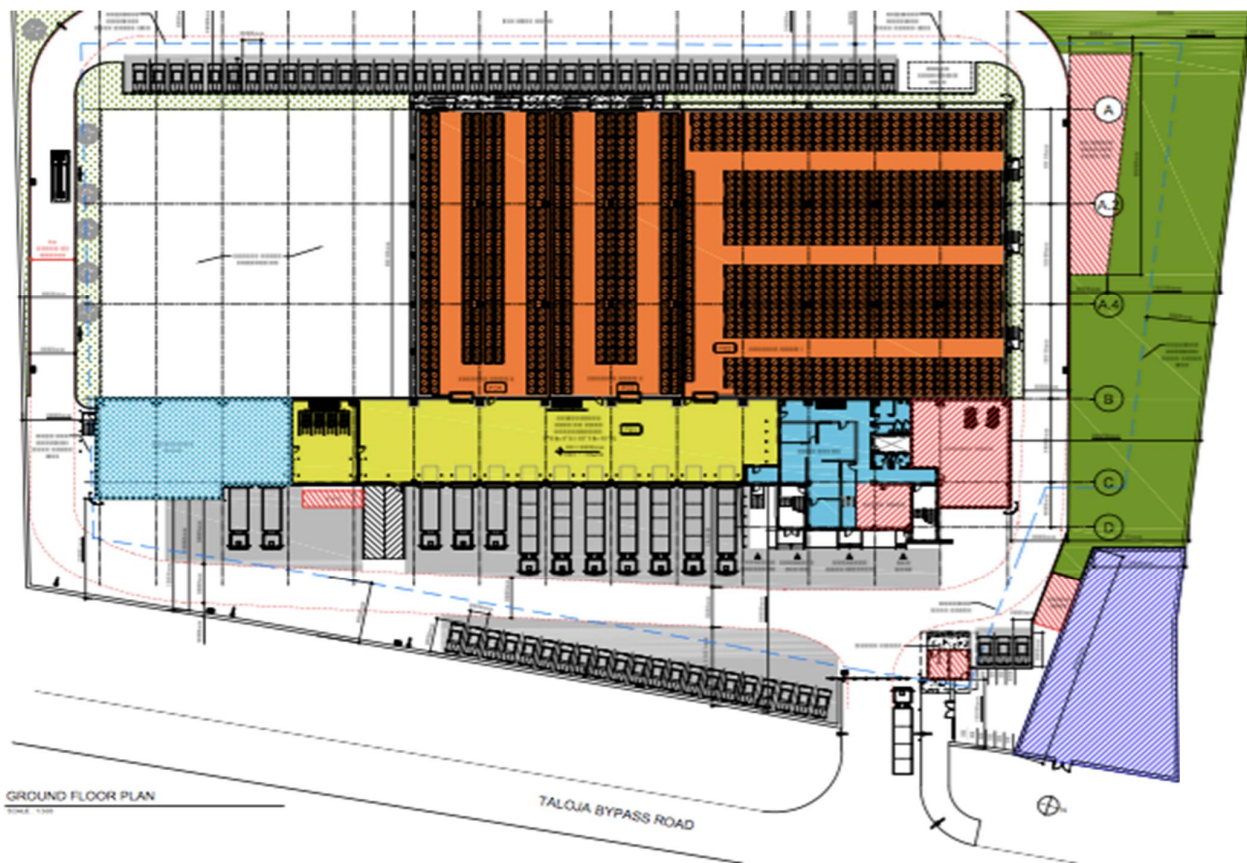

Taloja Facility | Internal Layout Plan

- **Additional value-added services** include: order assembly, logistics planning and support (including freight consolidation), cross docking, container handling, product tracking and barcode labeling, slip sheet loading and unloading systems, country-specific inspection and grading, packaging, etc.
- **Customized Priya® Warehouse Management System** will be used at Taloja enabling Kool Solutions to provide its customers with low cost access to a sophisticated real-time information management system. Priya's integrated systems will assist Kool Solutions in providing on-line real-time inventory management, order processing, and transportation management services
- Kool Solutions will also manage a **Disaster Recovery** site that will duplicate the hardware and software of our main data center for business continuity in the event of a major disaster at the primary site. A significant investment has been made to ensure customers are not impacted by any down time in computer systems
- Kool Solutions can help **clients develop their own inventory management programs** to track logistics and also provide cold storage facilities on a long-term lease for tenants who manage their own inventory and labour force
- Kool Solutions, through its partner network, offers state-of-the-art PRW facilities in Canada, U.S.A. and New Zealand